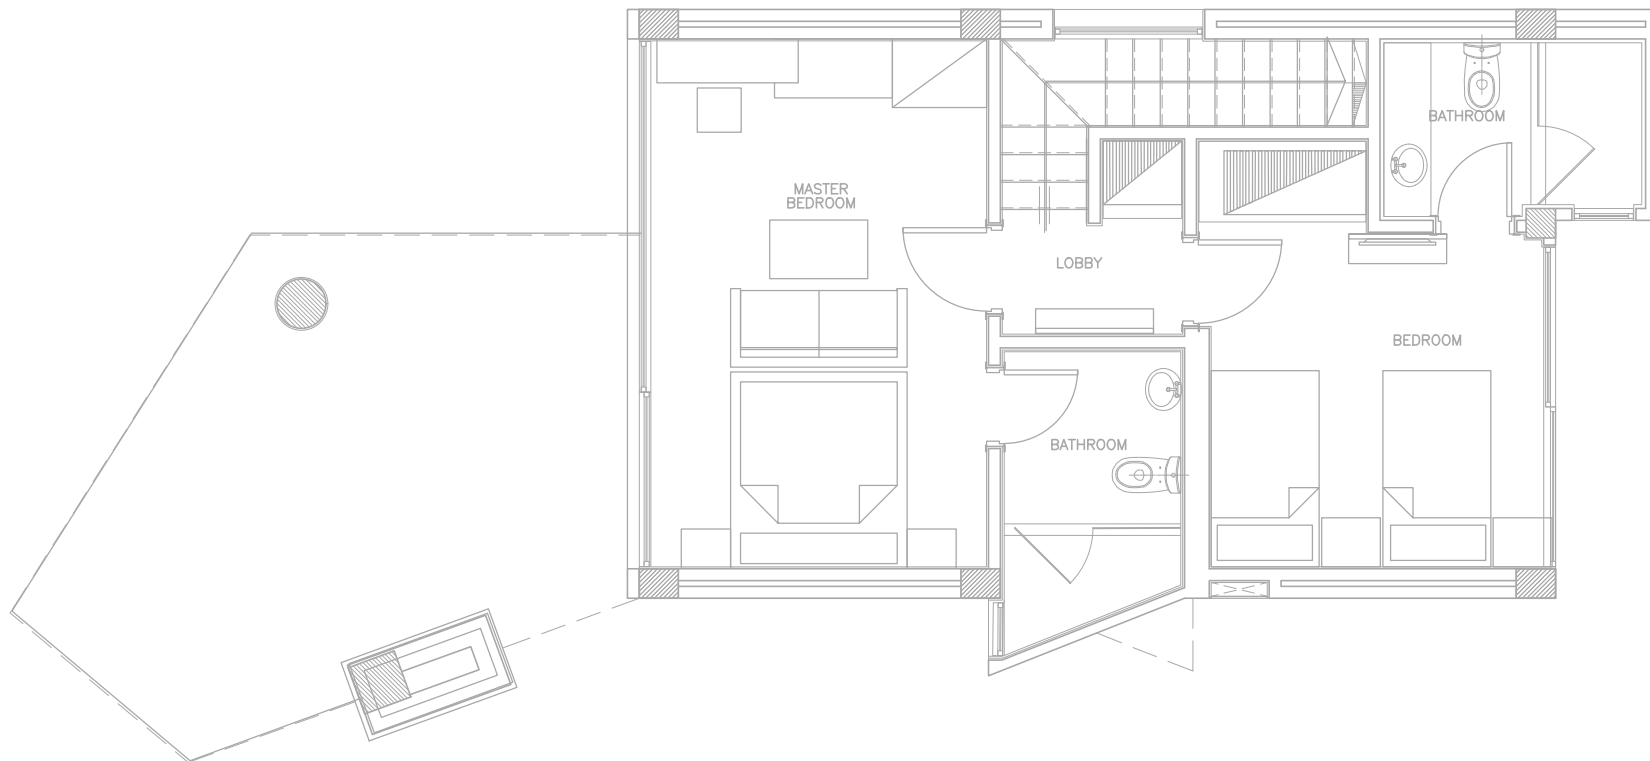

LODGE 5A Basement Floor

3 Bedrooms
Total Indoor: 174 SQM
Terrace: 26 SQM
Total BUA: 200 SQM

Wadi Jebal Lodges

LODGE 5B Ground Floor

2 Bedrooms
Total Indoor: 118 SQM
Terrace: 24 SQM
Total BUA: 142 SQM

Wadi Jebal Lodges

LODGE 5B Basement Floor

2 Bedrooms
Total Indoor: 118 SQM
Terrace: 24 SQM
Total BUA: 142 SQM

Wadi Jebal Lodges

LODGE 5C Ground Floor

2 Bedrooms
Total Indoor: 123 SQM
Terrace: 26 SQM
Total BUA: 149 SQM

Wadi Jebel Patio Villas