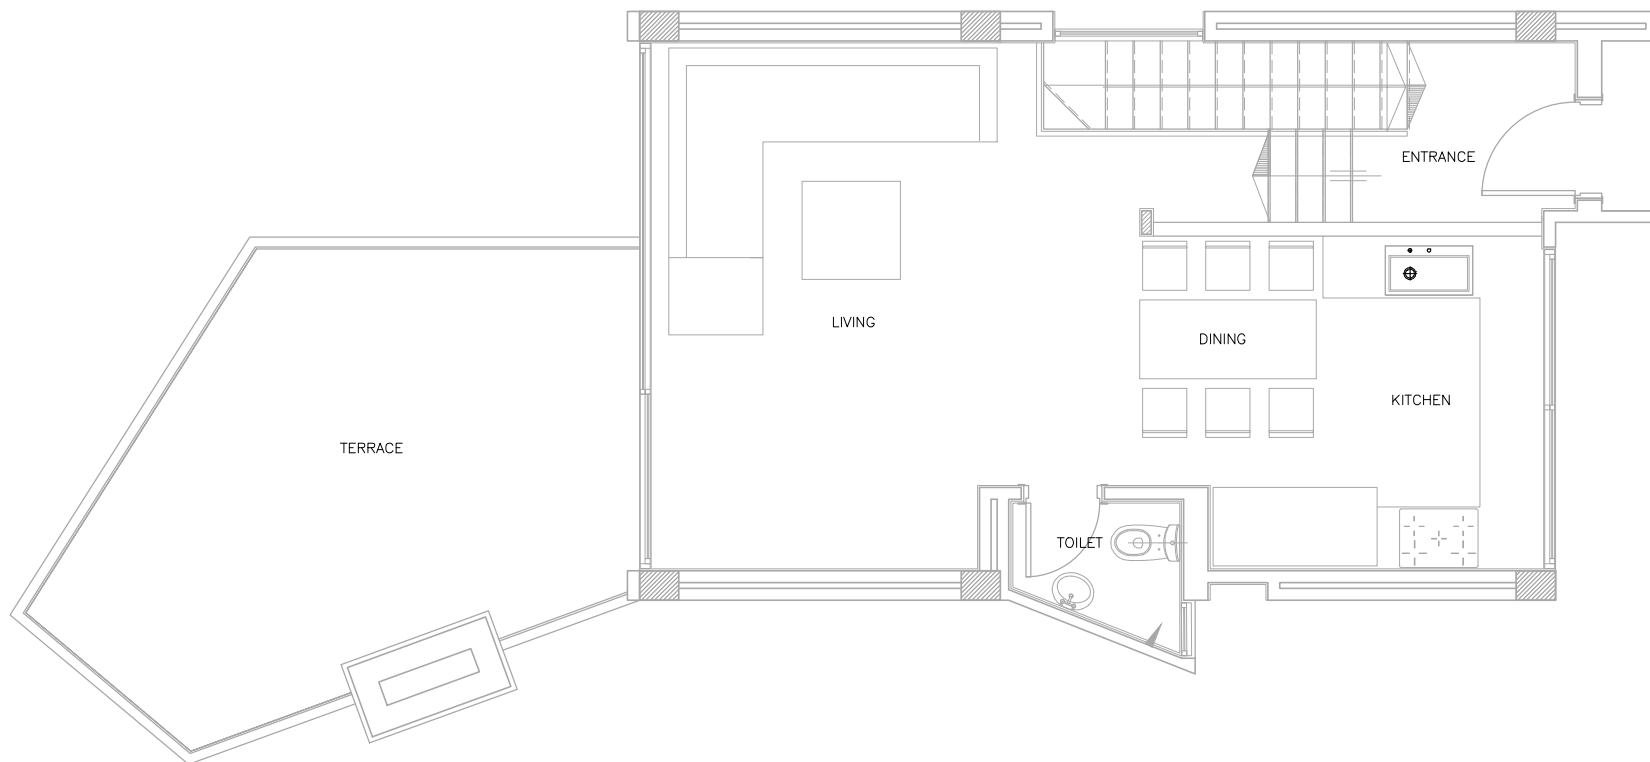

LODGE 5A Basement Floor

3 Bedrooms
Total Indoor: 174 SQM
Terrace: 26 SQM
Total BUA: 200 SQM

Wadi Jebal Lodges

LODGE 5B Ground Floor

2 Bedrooms
Total Indoor: 118 SQM
Terrace: 24 SQM
Total BUA: 142 SQM

Wadi Jebal Lodges

LODGE 5B Basement Floor

2 Bedrooms
Total Indoor: 118 SQM
Terrace: 24 SQM
Total BUA: 142 SQM

Wadi Jebal Lodges

LODGE 5C Ground Floor

2 Bedrooms
Total Indoor: 123 SQM
Terrace: 26 SQM
Total BUA: 149 SQM

Wadi Jebel Patio Villas