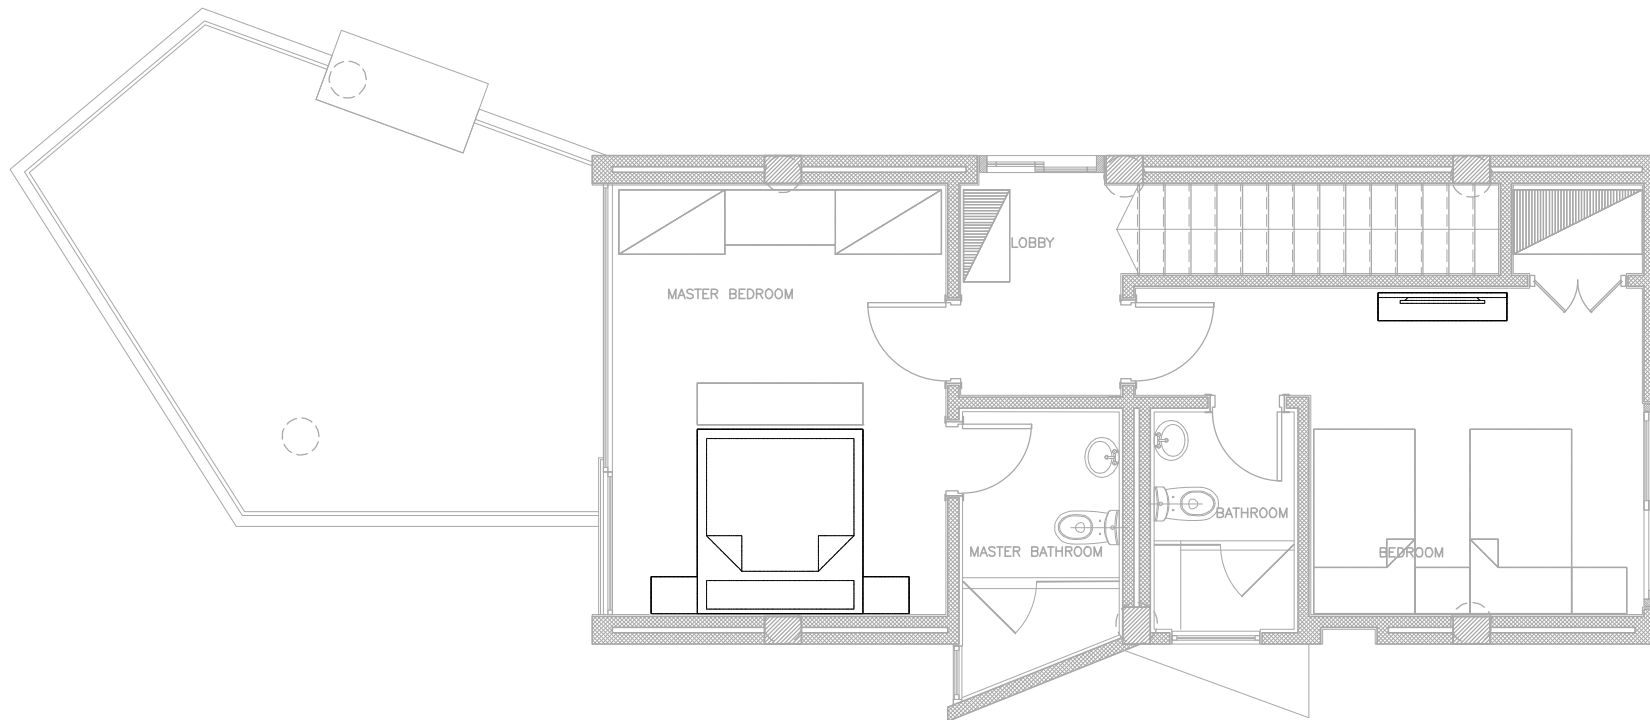

LODGE 5A Ground Floor

3 Bedrooms
Total Indoor: 174 SQM
Terrace: 26 SQM
Total BUA: 200 SQM

Wadi Jebal Lodges

LODGE 5A First Floor

3 Bedrooms
Total Indoor: 174 SQM
Terrace: 26 SQM
Total BUA: 200 SQM

Wadi Jebal Lodges

LODGE 5A Basement Floor

3 Bedrooms
Total Indoor: 174 SQM
Terrace: 26 SQM
Total BUA: 200 SQM

Wadi Jebal Lodges

LODGE 5B Ground Floor

2 Bedrooms
Total Indoor: 118 SQM
Terrace: 24 SQM
Total BUA: 142 SQM

Wadi Jebal Lodges