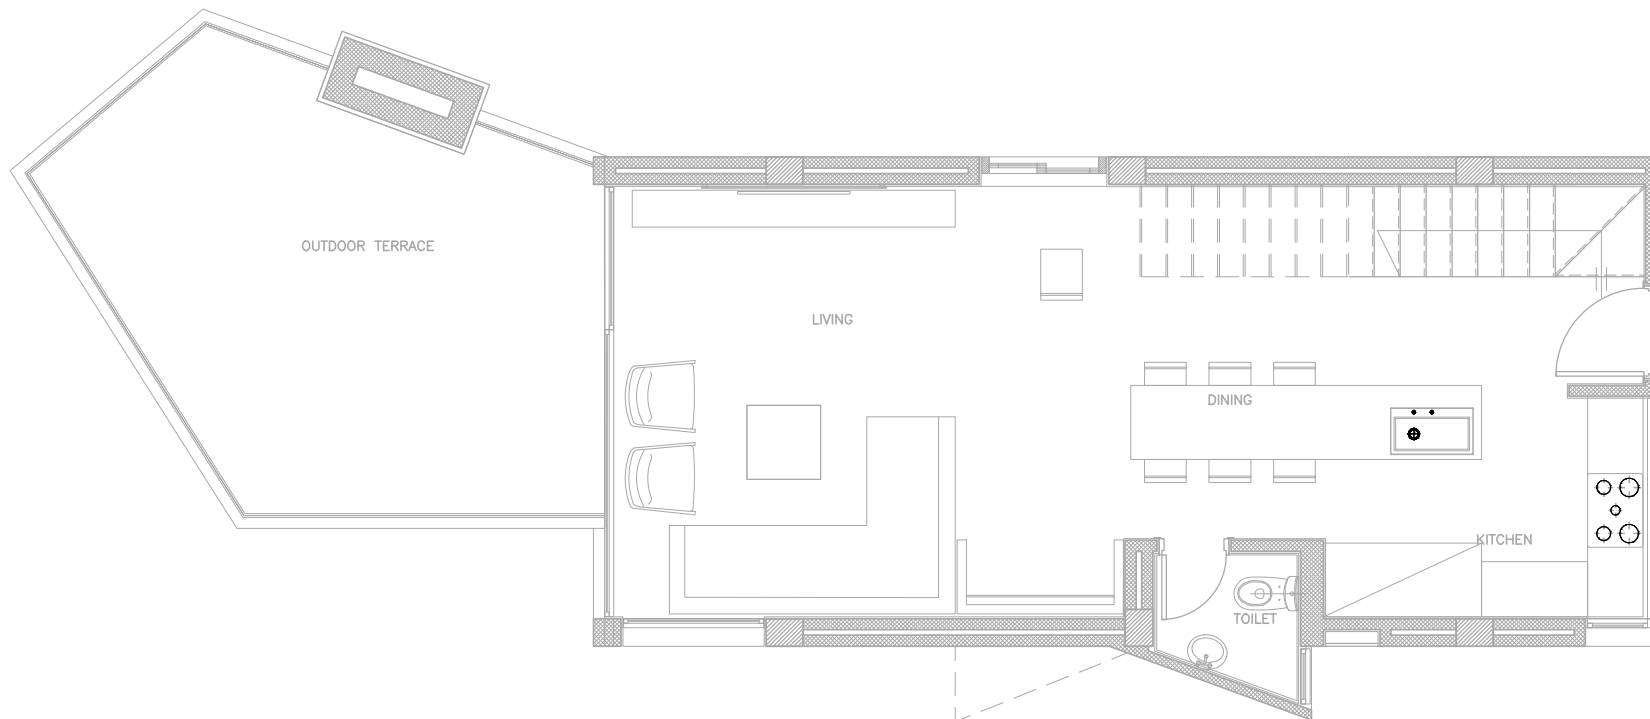

LODGE 5A Ground Floor

3 Bedrooms
Total Indoor: 174 SQM
Terrace: 26 SQM
Total BUA: 200 SQM

Wadi Jebal Lodges

LODGE 5A First Floor

3 Bedrooms
Total Indoor: 174 SQM
Terrace: 26 SQM
Total BUA: 200 SQM

Wadi Jebal Lodges