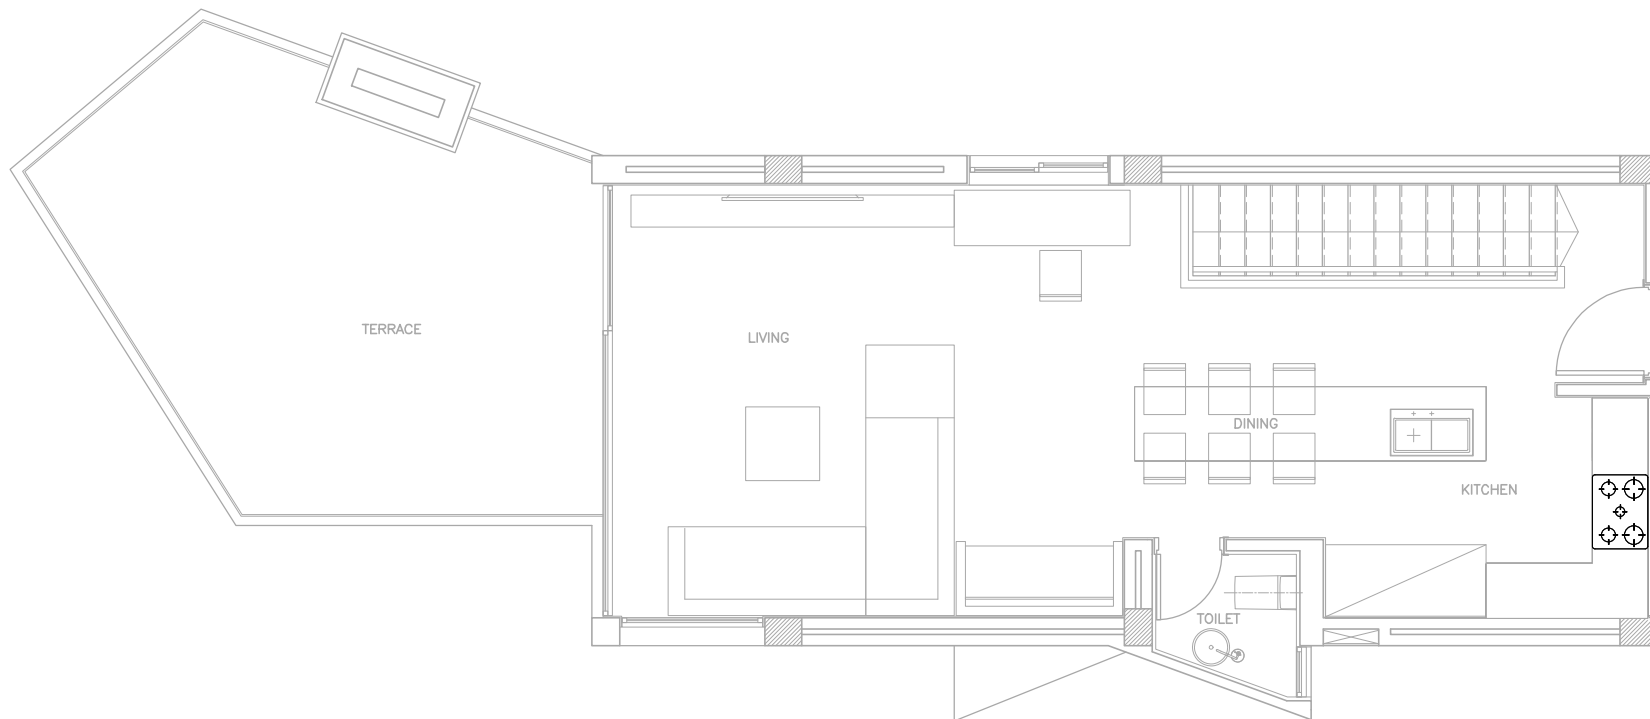

LODGE 5B Basement Floor

2 Bedrooms
Total Indoor: 118 SQM
Terrace: 24 SQM
Total BUA: 142 SQM

Wadi Jebal Lodges

LODGE 5C Ground Floor

2 Bedrooms
Total Indoor: 123 SQM
Terrace: 26 SQM
Total BUA: 149 SQM

Wadi Jebel Patio Villas