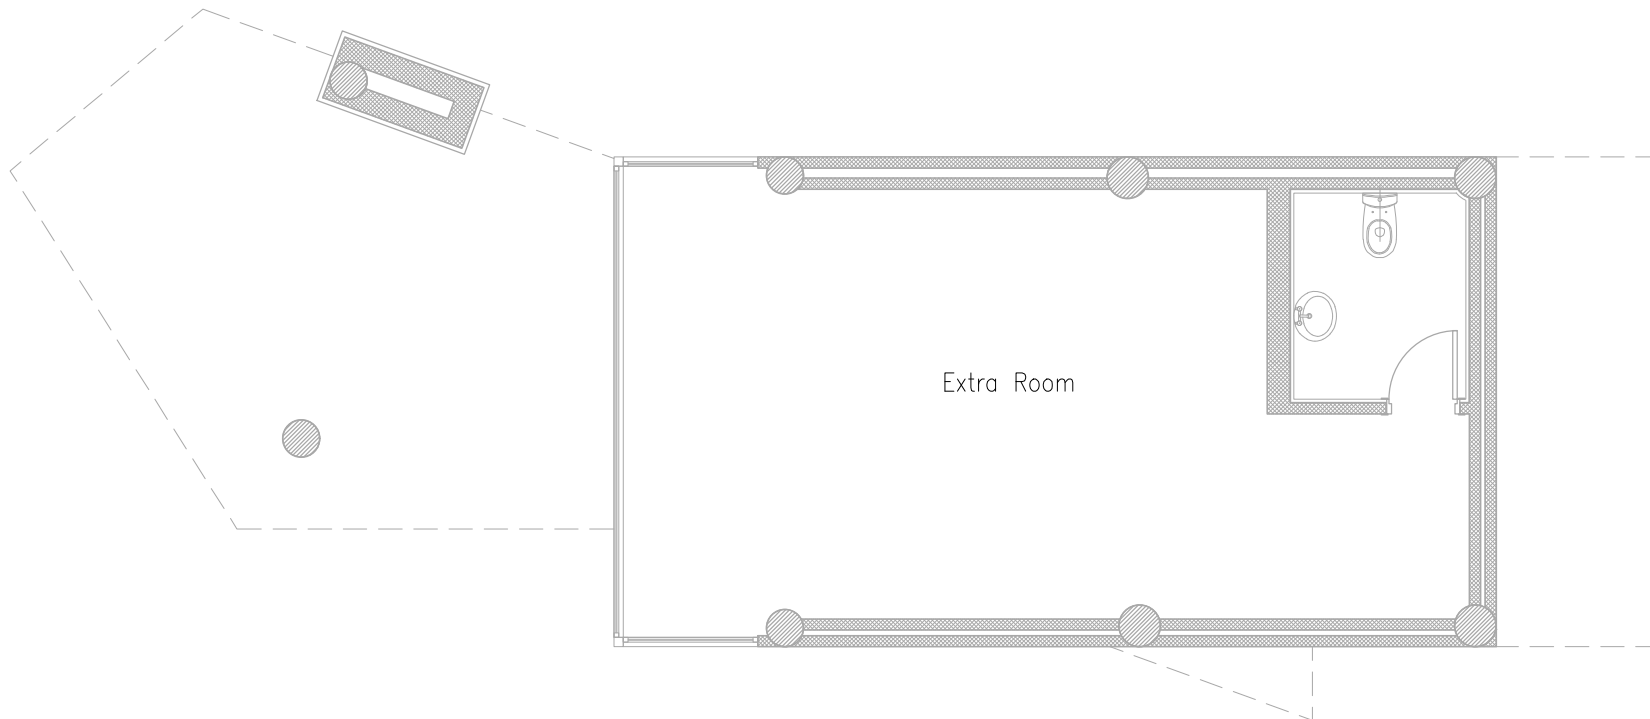

Wadi Jebal Lodges

LODGE 5A Basement Floor

3 Bedrooms
Total Indoor: 174 SQM
Terrace: 26 SQM
Total BUA: 200 SQM